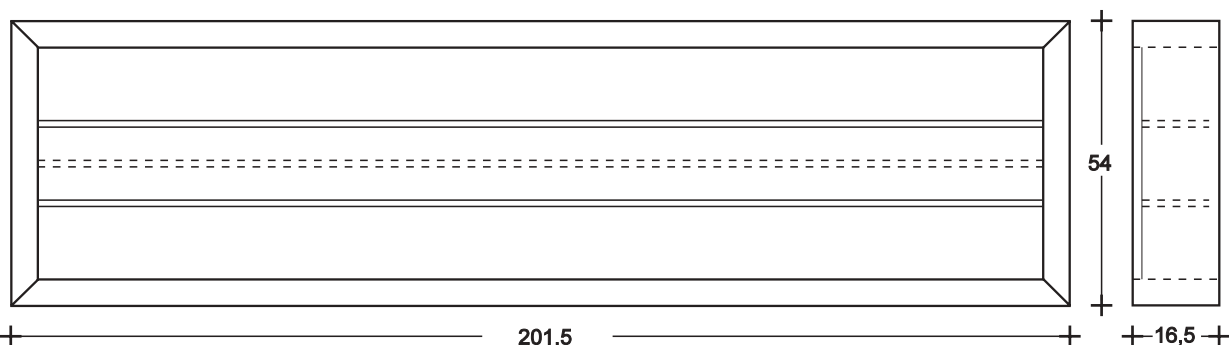

STRUZZO CREMA(pelle - leather - Leder)

interno-inside-innenseite: ITALIAN COFFEE

SOFT ROCK 200 - VERTICAL

Porta CD/DVD/VHS per 546 CD (e/o 250 DVD) o VHS a parete
 Wall CD/DVD/VHS Rack for 546 CD (and or 250 DVD) or VHS
 CD/DVD/VHS-Regal Für 546 CDs (und/oder 250 DVD) oder VHS