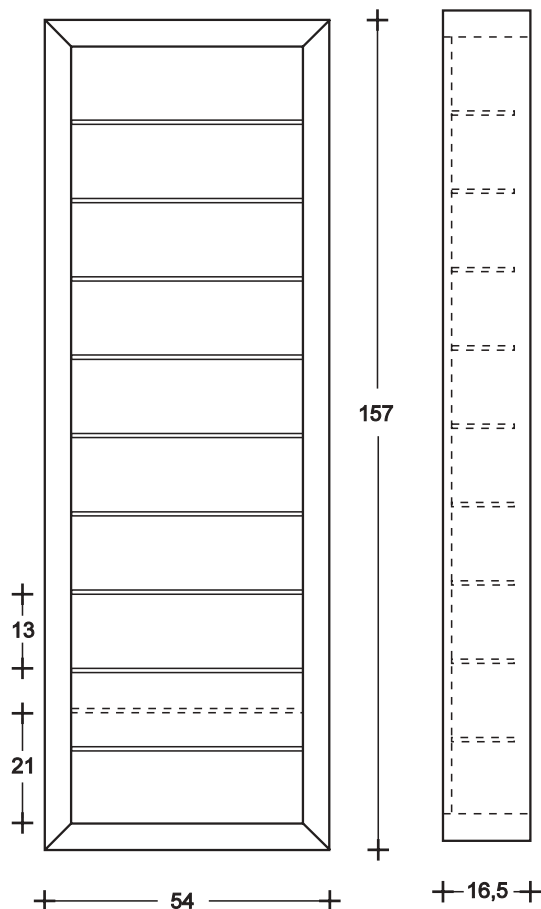

SOFT ROCK 200 - VERTICAL

Porta CD/DVD/VHS per 546 CD (e/o 250 DVD) o VHS a parete
Wall CD/DVD/VHS Rack for 546 CD (and or 250 DVD) or VHS
CD/DVD/VHS-Regal Für 546 CDs (und/oder 250 DVD) oder VHS

ROVERE WENGE'
interno-inside-innenseite: METALSILVER

ROVERE SBIANCATO
interno-inside-innenseite: METALSILVER

ZEBRAN
interno-inside-innenseite: METALSILVER

GRAYWOOD
interno-inside-innenseite: METALSILVER

BLACKWOOD
interno-inside-innenseite: METALSILVER

COCCO TESTA MORO(pelle - leather - Leder)
interno-inside-innenseite: ROSSO CARDINAL

SERPE TESTA MORO(pelle - leather - Leder)
interno-inside-innenseite: ROSSO CARDINAL

STRUZZO CREMA(pelle - leather - Leder)
interno-inside-innenseite: ITALIAN COFFEE

SOFT ROCK 150 - VERTICAL

Porta CD/DVD/VHS per 426 CD (e/o 192 DVD) o VHS a parete
CD/DVD/VHS-rack for 426 CD (and or 192 DVD) or VHS-on wall
CD/DVD/VHS-Regal Für 426 CDs (und/oder 192 DVD) oder VHS

ROVERE WENGE'
interno-inside-innenseite: METALSILVER

ROVERE SBIANCATO
interno-inside-innenseite: METALSILVER

ZEBRAN
interno-inside-innenseite: METALSILVER

GRAYWOOD
interno-inside-innenseite: METALSILVER

BLACKWOOD
interno-inside-innenseite: METALSILVER

COCCO TESTA MORO(pelle - leather - Leder)
interno-inside-innenseite: ROSSO CARDINAL

SERPE TESTA MORO(pelle - leather - Leder)
interno-inside-innenseite: ROSSO CARDINAL

STRUZZO CREMA(pelle - leather - Leder)
interno-inside-innenseite: ITALIAN COFFEE